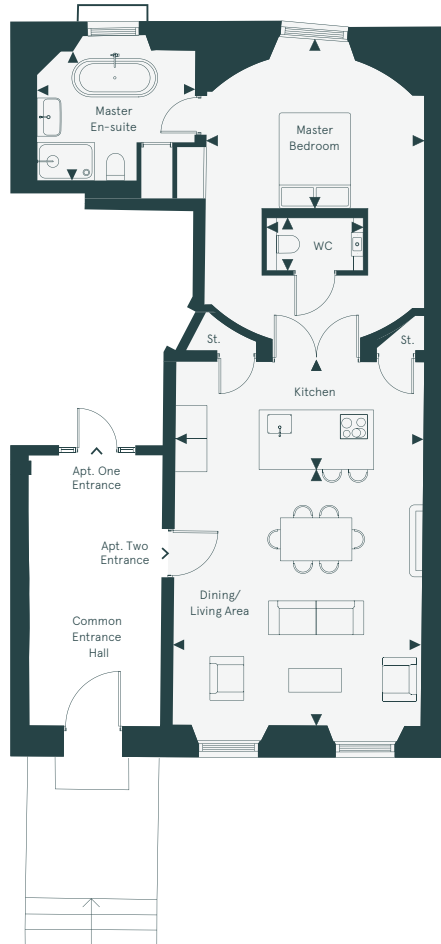

# APARTMENT TWO

Ground Floor

One Bedroom  
Ground Floor

Kitchen	5.19 x 2.10m	(17'0" x 6'11")
Dining/Living Area	5.19 x 5.51m	(17'0" x 18'1")
WC	2.02 x 1.10m	(6'8" x 3'7")
Master Bedroom	4.56 x 3.54m	(14'11" x 11'7")
Master En-suite	3.31 x 2.70m	(10'10" x 8'10")
<b>TOTAL</b>	<b>80m<sup>2</sup></b>	<b>(861ft<sup>2</sup>)</b>

## LOCATION