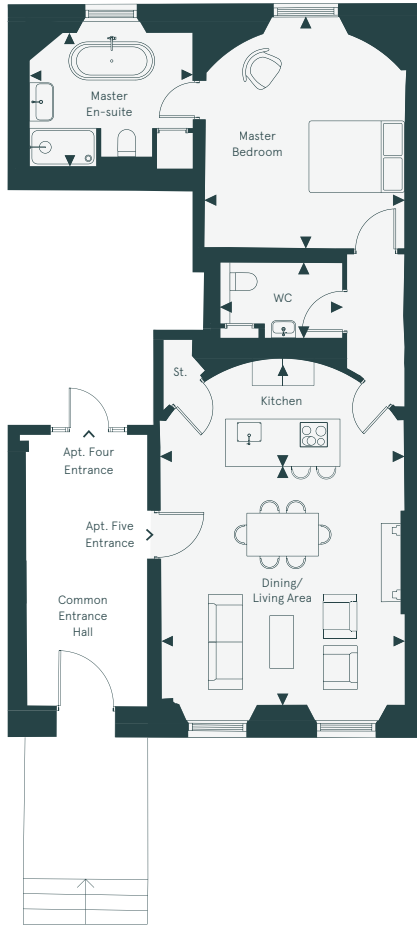

APARTMENT FIVE

Ground Floor

One Bedroom
Ground Floor

Kitchen	5.10 x 2.42m	(16'9" x 7'11")
Dining/Living Area	5.10 x 4.38m	(16'9" x 14'4")
WC	2.56 x 1.57m	(8'5" x 5'2")
Master Bedroom	4.18 x 4.84m	(13'8" x 15'10")
Master En-suite	3.31 x 2.70m	(10'10" x 8'10")
TOTAL	75.5m²	(813ft²)

LOCATION