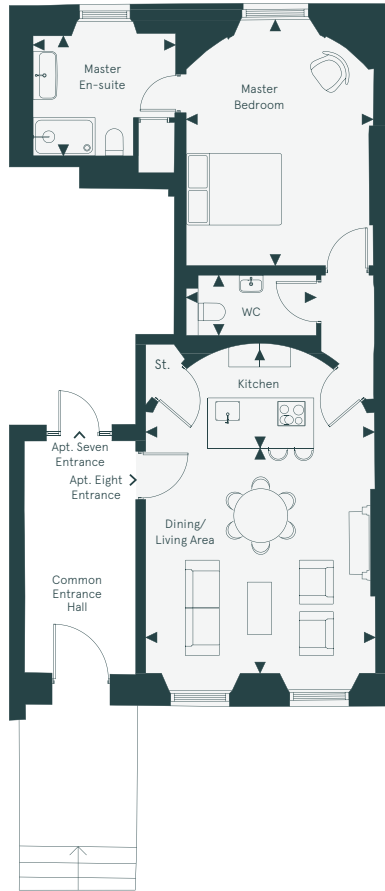

APARTMENT EIGHT

Ground Floor

One Bedroom
Ground Floor

Kitchen	4.78 x 2.42m	(15'8" x 7'11")
Dining/Living Area	4.78 x 4.02m	(15'8" x 13'2")
WC	2.72 x 1.26m	(8'11" x 4'2")
Master Bedroom	3.92 x 5.15m	(12'10" x 16'11")
Master En-suite	2.99 x 2.55m	(9'10" x 8'4")
TOTAL	68m²	(732ft²)

LOCATION